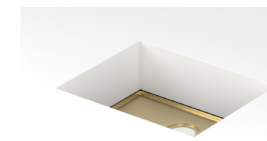

VITA DOUBLE KITCHEN SINK 760MM WITH OVERFLOW

BRUSHED BRASS

ZALO DOUBLE KITCHEN SINK 855MM WITH OVERFLOW

BRUSHED BRASS

ARLA SINGLE SINK 572MM WITH OVERFLOW

BRUSHED BRASS

BELFAST FARMHOUSE KITCHEN SINK WITH OVERFLOW