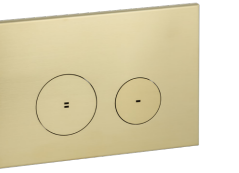

HAVE YOU SEEN OUR BLOG?

Our weekly blogs go into detail about our latest tips and tricks, styling tutorials, the latest trends, plus we answer questions you will find invaluable whilst renovating.

WWW.ABIINTERIORS.CO.UK/BLOG