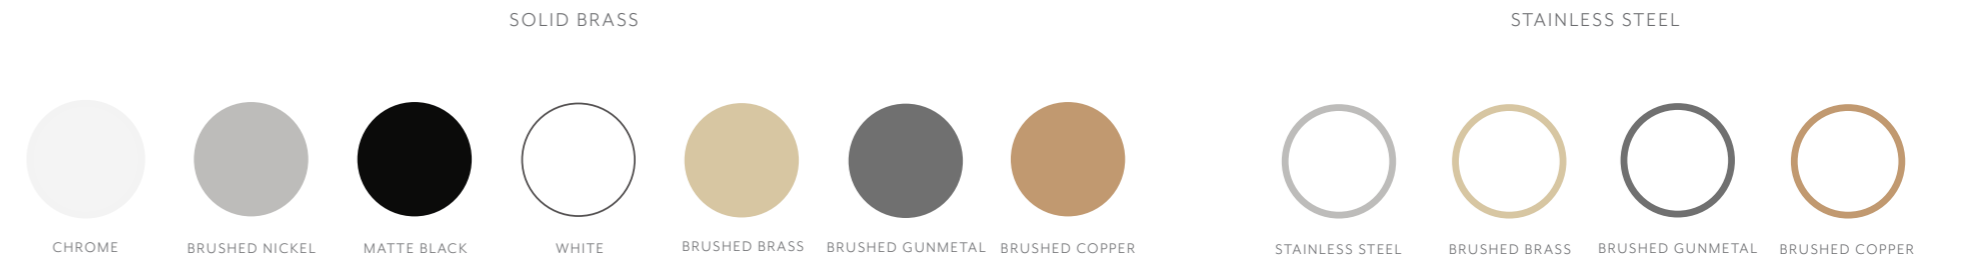

C O L O U R S

KEY

Please refer to this key throughout the catalogue to determine which products are available in which colours.

The Solid Brass Collection