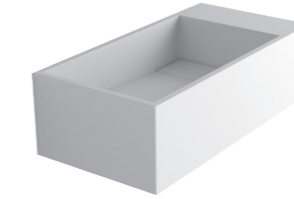

*Also available in a gloss finish

FRANKIE BASIN SINK 800MM

*Also available in a 400mm & 600mm

NEED DESIGN ADVICE?

Get in contact with our team today for anything from design advice to assisting with your product selections.

sales@abiinteriors.co.uk

COCO WALL MOUNTED BASIN

SILO STAINLESS STEEL WALL MOUNTED BASIN
BRUSHED BRASS

CYRUS WALL MOUNTED BASIN

500MM x 300MM

*Also available in 500mm x 250mm (slim line)

VALE WALL MOUNTED BASIN

CAPRI MINI WALL MOUNTED BASIN

AZURE WALL MOUNTED BASIN

SIENA WALL MOUNTED BASIN

VALENZA PEDESTAL BASIN

ARE YOU AN ARCHITECT,
INTERIOR DESIGNER OR BUILDER?

If so, you can apply for a trade account on our website to
gain access to our trade discounts.